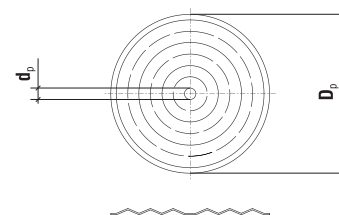

**KD** Steel washers for fixing of flat roof thermal insulation and waterproofing systems to be used with WDB, WSR, WBSW, WB6 screws and SMN expansion anchors

**KD-04-W5**  
**STEEL WASHER - ROUND RAISED**

Technical data

Material	steel
Screw types	WDB, WSR

**KD-05**  
**STEEL WASHER - ROUND, FLAT**

Technical data

Material	steel
Screw types	WDB, WSR

**KD-01**  
**STEEL WASHER - ROUND, FLAT**

Technical data

Material	steel
Screw types	WDB, WSR

**KD-02-W-5,5**  
**STEEL WASHER - ROUND, RAISED**

Technical data

Material	steel
Screw types	WDB, WSR

	Code	$D_p$ [mm]	$d_p$ [mm]	$h_p$ [mm]	Pcs
<b>ø40</b>	KD-04-W5(X200)	40	5.0	1.0	200
<b>ø50</b>	KD-05(X200)	50	5.0	1.0	200
<b>ø70</b>	KD-01(X200)	70	5.0	0.6	200
	KD-02-W-5.5(X200)	70	5.5	0.6	200