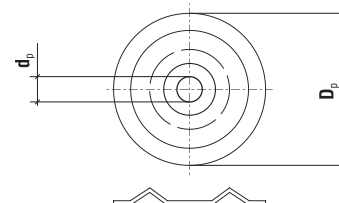

**KD** Steel washers for fixing of flat roof thermal insulation and waterproofing systems to be used with WDB, WSR, WBSW, WB6 screws and SMN expansion anchors

**KD-04-W5**  
**STEEL WASHER - ROUND RAISED**

Technical data

Material	steel
Screw types	WDB, WSR

**KD-05**  
**STEEL WASHER - ROUND, FLAT**

Technical data

Material	steel
Screw types	WDB, WSR

**KD-01**  
**STEEL WASHER - ROUND, FLAT**

Technical data

Material	steel
Screw types	WDB, WSR

**KD-02-W-5,5**  
**STEEL WASHER - ROUND, RAISED**

Technical data

Material	steel
Screw types	WDB, WSR

	Code	$D_p$ [mm]	$d_p$ [mm]	$h_p$ [mm]	Pcs
<b>ø40</b>	KD-04-W5(X200)	40	5.0	1.0	200
<b>ø50</b>	KD-05(X200)	50	5.0	1.0	200
<b>ø70</b>	KD-01(X200)	70	5.0	0.6	200
	KD-02-W-5.5(X200)	70	5.5	0.6	200