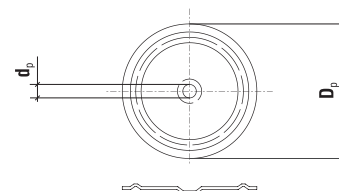

**KD** Steel washers for fixing of flat roof thermal insulation and waterproofing systems to be used with WDB, WSR, WBSW, WB6 screws and SMN expansion anchors

**KD-04-W5**  
**STEEL WASHER - ROUND RAISED**

Technical data

Material	steel
Screw types	WDB, WSR

**KD-05**  
**STEEL WASHER - ROUND, FLAT**

Technical data

Material	steel
Screw types	WDB, WSR

**KD-01**  
**STEEL WASHER - ROUND, FLAT**

Technical data

Material	steel
Screw types	WDB, WSR

**KD-02-W-5,5**  
**STEEL WASHER - ROUND, RAISED**

Technical data

Material	steel
Screw types	WDB, WSR

	Code	$D_p$ [mm]	$d_p$ [mm]	$h_p$ [mm]	Pcs
<b>ø40</b>	KD-04-W5(X200)	40	5.0	1.0	200
<b>ø50</b>	KD-05(X200)	50	5.0	1.0	200
<b>ø70</b>	KD-01(X200)	70	5.0	0.6	200
	KD-02-W-5.5(X200)	70	5.5	0.6	200