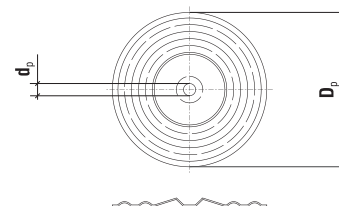

**KD** Steel washers for fixing of flat roof thermal insulation and waterproofing systems to be used with WDB, WSR, WBSW, WB6 screws and SMN expansion anchors

**KD-04-W5**  
**STEEL WASHER - ROUND RAISED**

Technical data

Material	steel
Screw types	WDB, WSR

**KD-05**  
**STEEL WASHER - ROUND, FLAT**

Technical data

Material	steel
Screw types	WDB, WSR

**KD-01**  
**STEEL WASHER - ROUND, FLAT**

Technical data

Material	steel
Screw types	WDB, WSR

**KD-02-W-5,5**  
**STEEL WASHER - ROUND, RAISED**

Technical data

Material	steel
Screw types	WDB, WSR

	Code	$D_p$ [mm]	$d_p$ [mm]	$h_p$ [mm]	Pcs
<b>ø40</b>	KD-04-W5(X200)	40	5.0	1.0	200
<b>ø50</b>	KD-05(X200)	50	5.0	1.0	200
<b>ø70</b>	KD-01(X200)	70	5.0	0.6	200
	KD-02-W-5.5(X200)	70	5.5	0.6	200